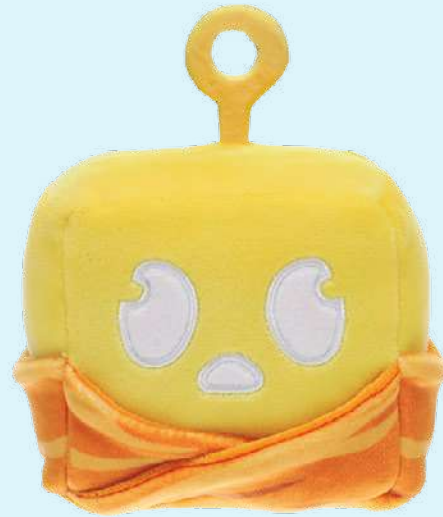

PHATMOJO®

The logo for 'Blox Fruits' is centered in the image. The word 'BLOX' is written in a blue, blocky font with a black outline. A character's head, which is orange and spiky with a green gem on top, is positioned over the letter 'O'. Below 'BLOX', the word 'FRUITS' is written in a yellow-to-orange gradient font with a black outline. A small 'TM' trademark symbol is located at the end of 'FRUITS'. The background consists of a blue sky with a sunburst effect behind the text and a blue sea with wavy lines below.

BLOX
FRUITS™

¡INCLUYE 1 DLC!

REFERENCIA

MF3311

DESCRIPCIÓN

BLOX FRUITS - MINI FIGURAS S2 SURTIDAS

EAN

810087216054

PACK

DISPLAY

STD

24

PILAS

NO

EDAD

3

BLOX FRUITS - PELUCHE SOPRESA COLECCIONABLE
SURTIDO

REFERENCIA

CP3340

DESCRIPCIÓN

BLOX FRUITS - PELUCHE SOPRESA COLECCIONABLE SURTIDO

EAN

810087218317

PACK