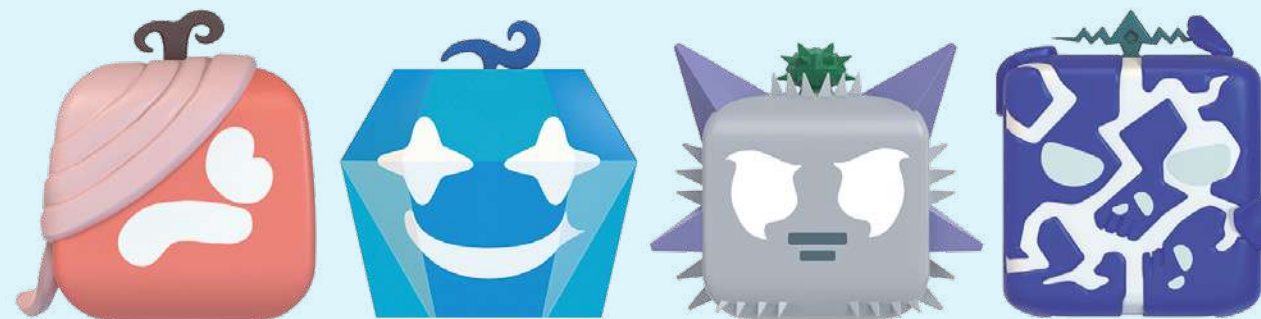

PHATMOJO®

The logo for 'Blox Fruits' is centered in the image. The word 'BLOX' is written in a blue, blocky font with a black outline. A character's head, which is orange and spiky with a green gem on top, is positioned over the letter 'O'. Below 'BLOX', the word 'FRUITS' is written in a yellow-to-orange gradient font with a black outline. A small 'TM' trademark symbol is located at the end of 'FRUITS'. The background consists of a blue sky with a sunburst effect behind the text and a blue sea with wavy lines below.

BLOX
FRUITS™

¡INCLUYE 1 DLC!

REFERENCIA

MF3311

DESCRIPCIÓN

BLOX FRUITS - MINI FIGURAS S2 SURTIDAS

EAN

810087216054

BLOX FRUITS - PELUCHE SOPRESA COLECCIONABLE
SURTIDO

REFERENCIA

CP3340

DESCRIPCIÓN

BLOX FRUITS - PELUCHE SOPRESA COLECCIONABLE SURTIDO

EAN

810087218317

PACK