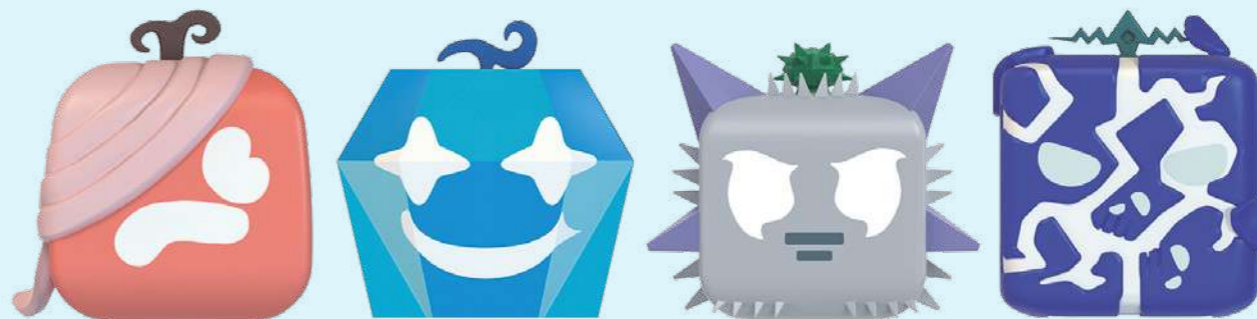

The logo for 'Blox Fruits' is centered in the image. The word 'BLOX' is written in a blue, blocky font with a black outline. A character's head, which is orange and spiky with a green gem on top, is positioned over the 'O'. Below 'BLOX', the word 'FRUITS' is written in a yellow-to-orange gradient font with a black outline. A small 'TM' trademark symbol is located at the end of 'FRUITS'. The background consists of a blue sky with a sunburst effect behind the text and a blue sea with wavy lines below.

BLOX
FRUITS™

¡INCLUYE 1 DLC!

REFERENCIA

MF3311

DESCRIPCIÓN

BLOX FRUITS - MINI FIGURAS S2 SURTIDAS

EAN

810087216054

PACK

DISPLAY

STD

24

PILAS

NO

EDAD

3

BLOX FRUITS - PELUCHE SOPRESA COLECCIONABLE
SURTIDO

REFERENCIA

CP3340

DESCRIPCIÓN

BLOX FRUITS - PELUCHE SOPRESA COLECCIONABLE SURTIDO

EAN

810087218317

PACK